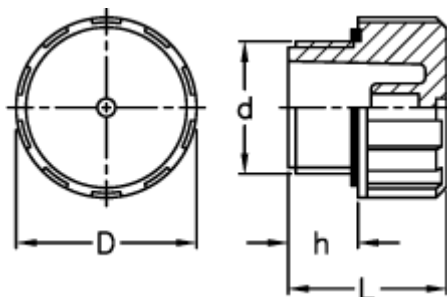

Data Sheet

Article number: 2311157171
Description: E+G Oil Plug
T.440-1.1/2

Measures

D = 57.5
d = G 1 1/2
h = 13
L = 34.0